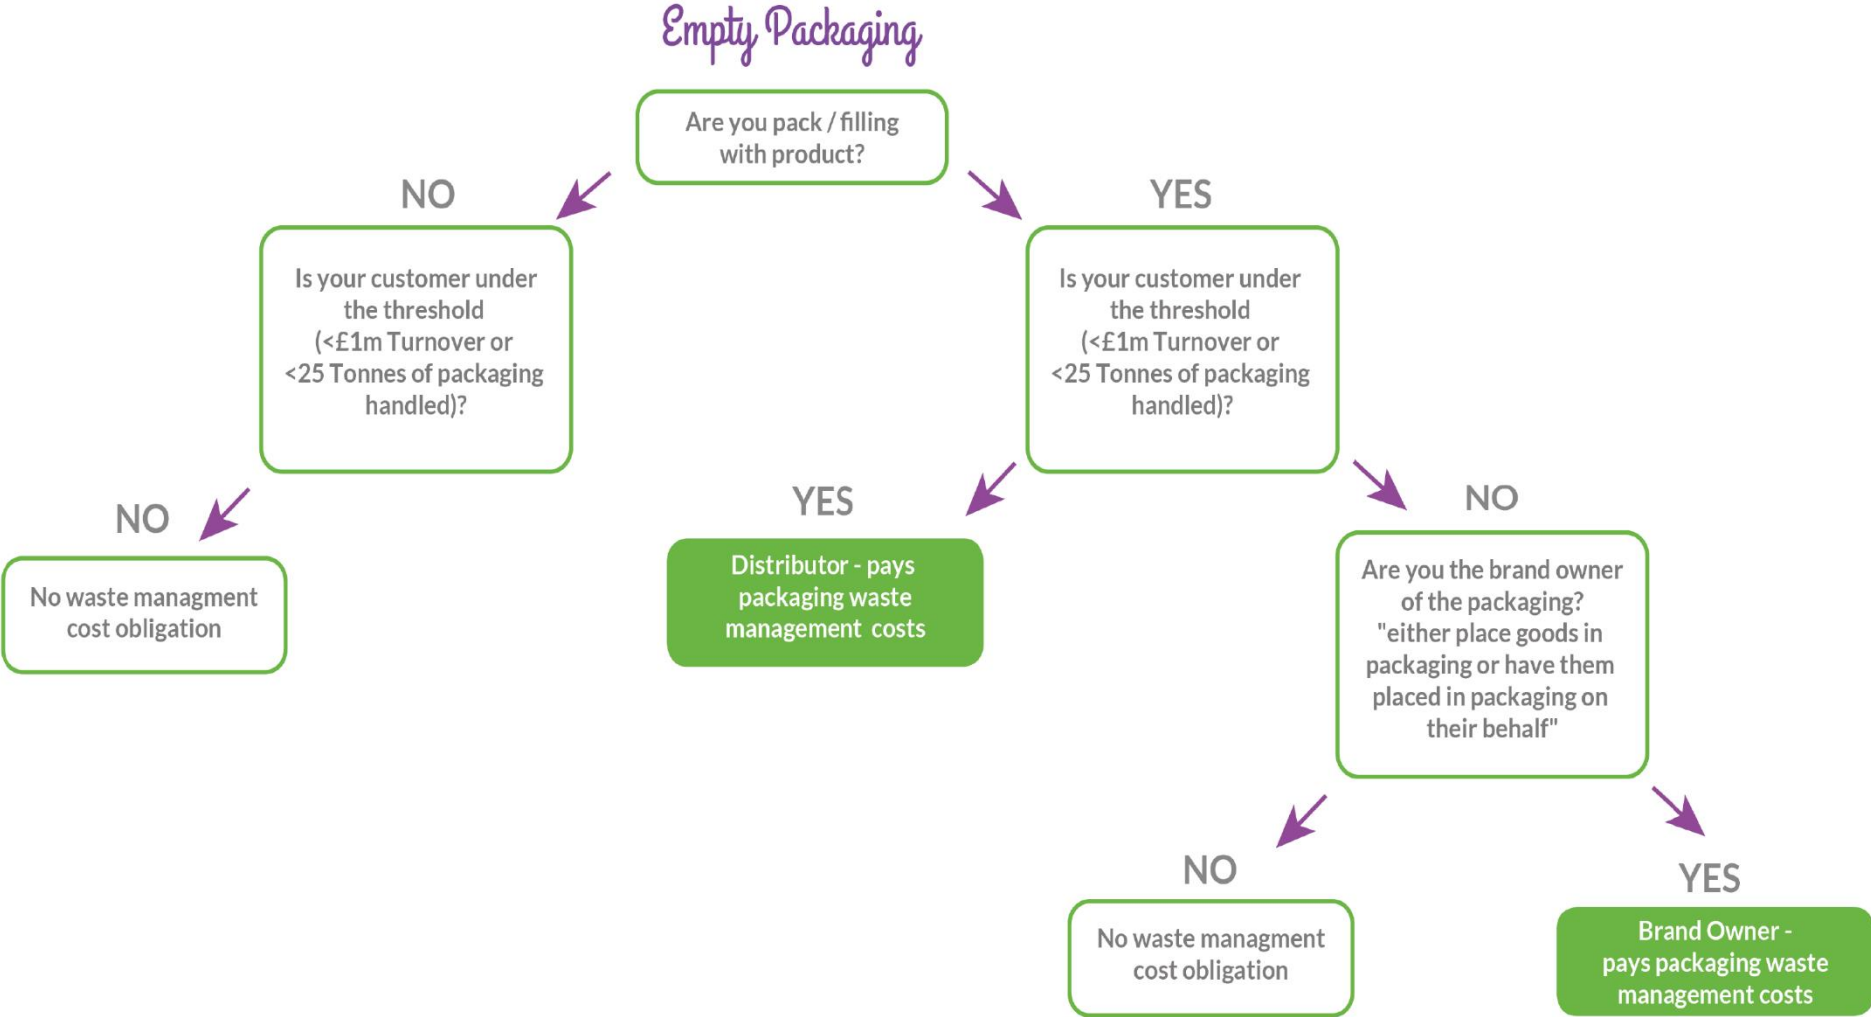

Obligation decision tree - filled packaging

Get in touch
Get in touch with the Comply Direct team today for further information on the EPR consultation - consultation@complydirect.com / 01756 794951

Obligation decision tree - empty packaging