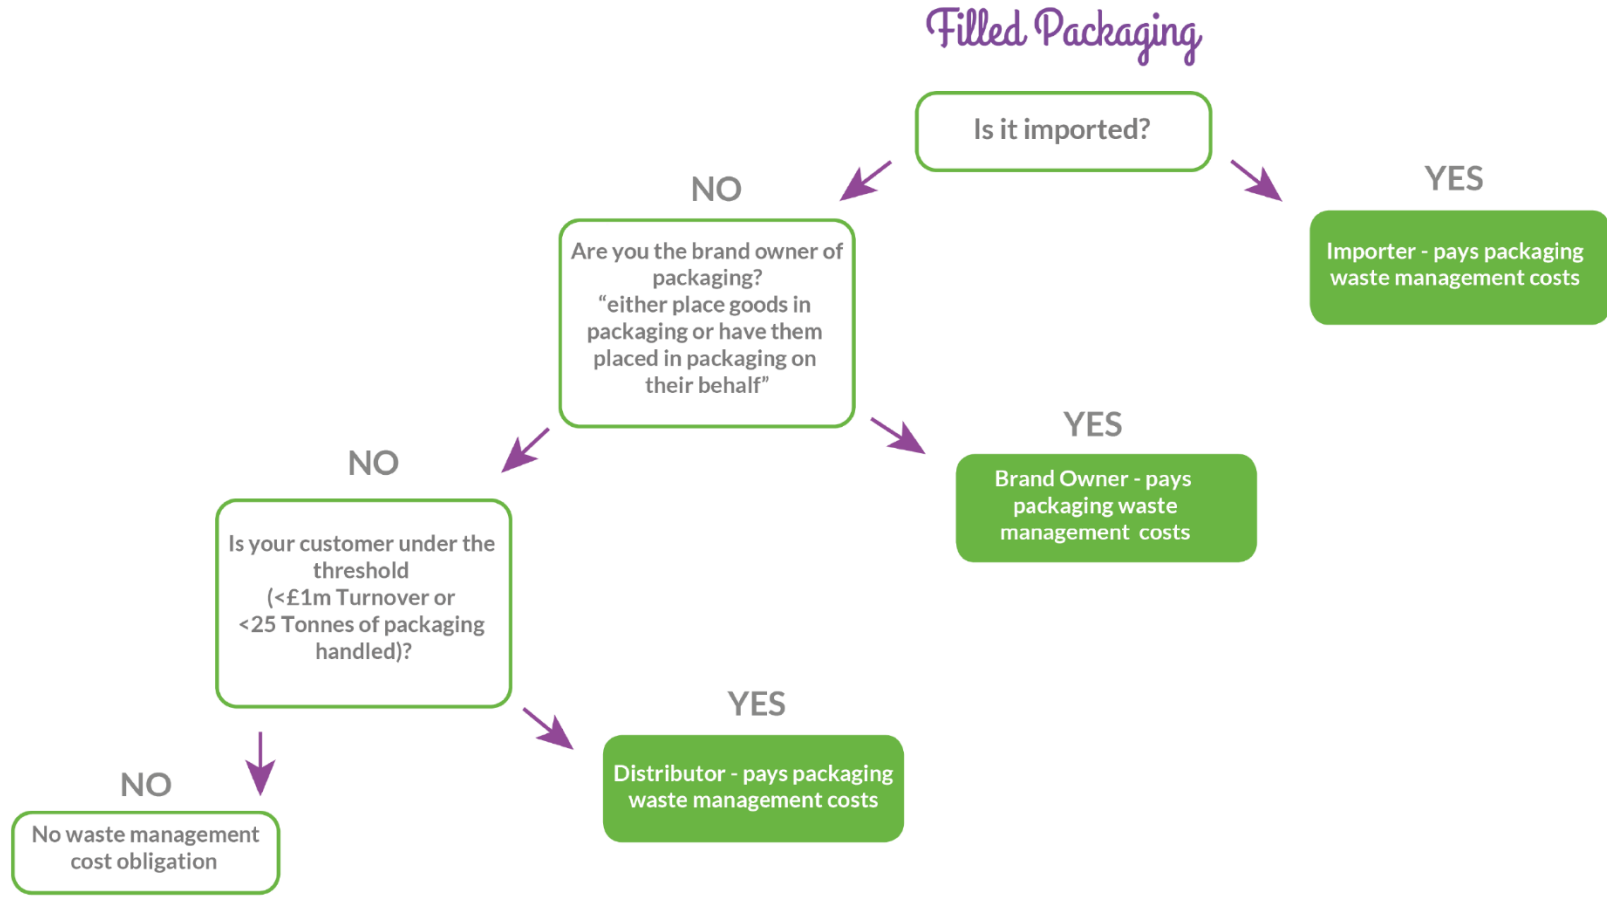

Obligation decision tree - filled packaging

Get in touch
Get in touch with the Comply Direct team today for further information on the EPR consultation - consultation@complydirect.com / 01756 794951

Obligation decision tree - empty packaging